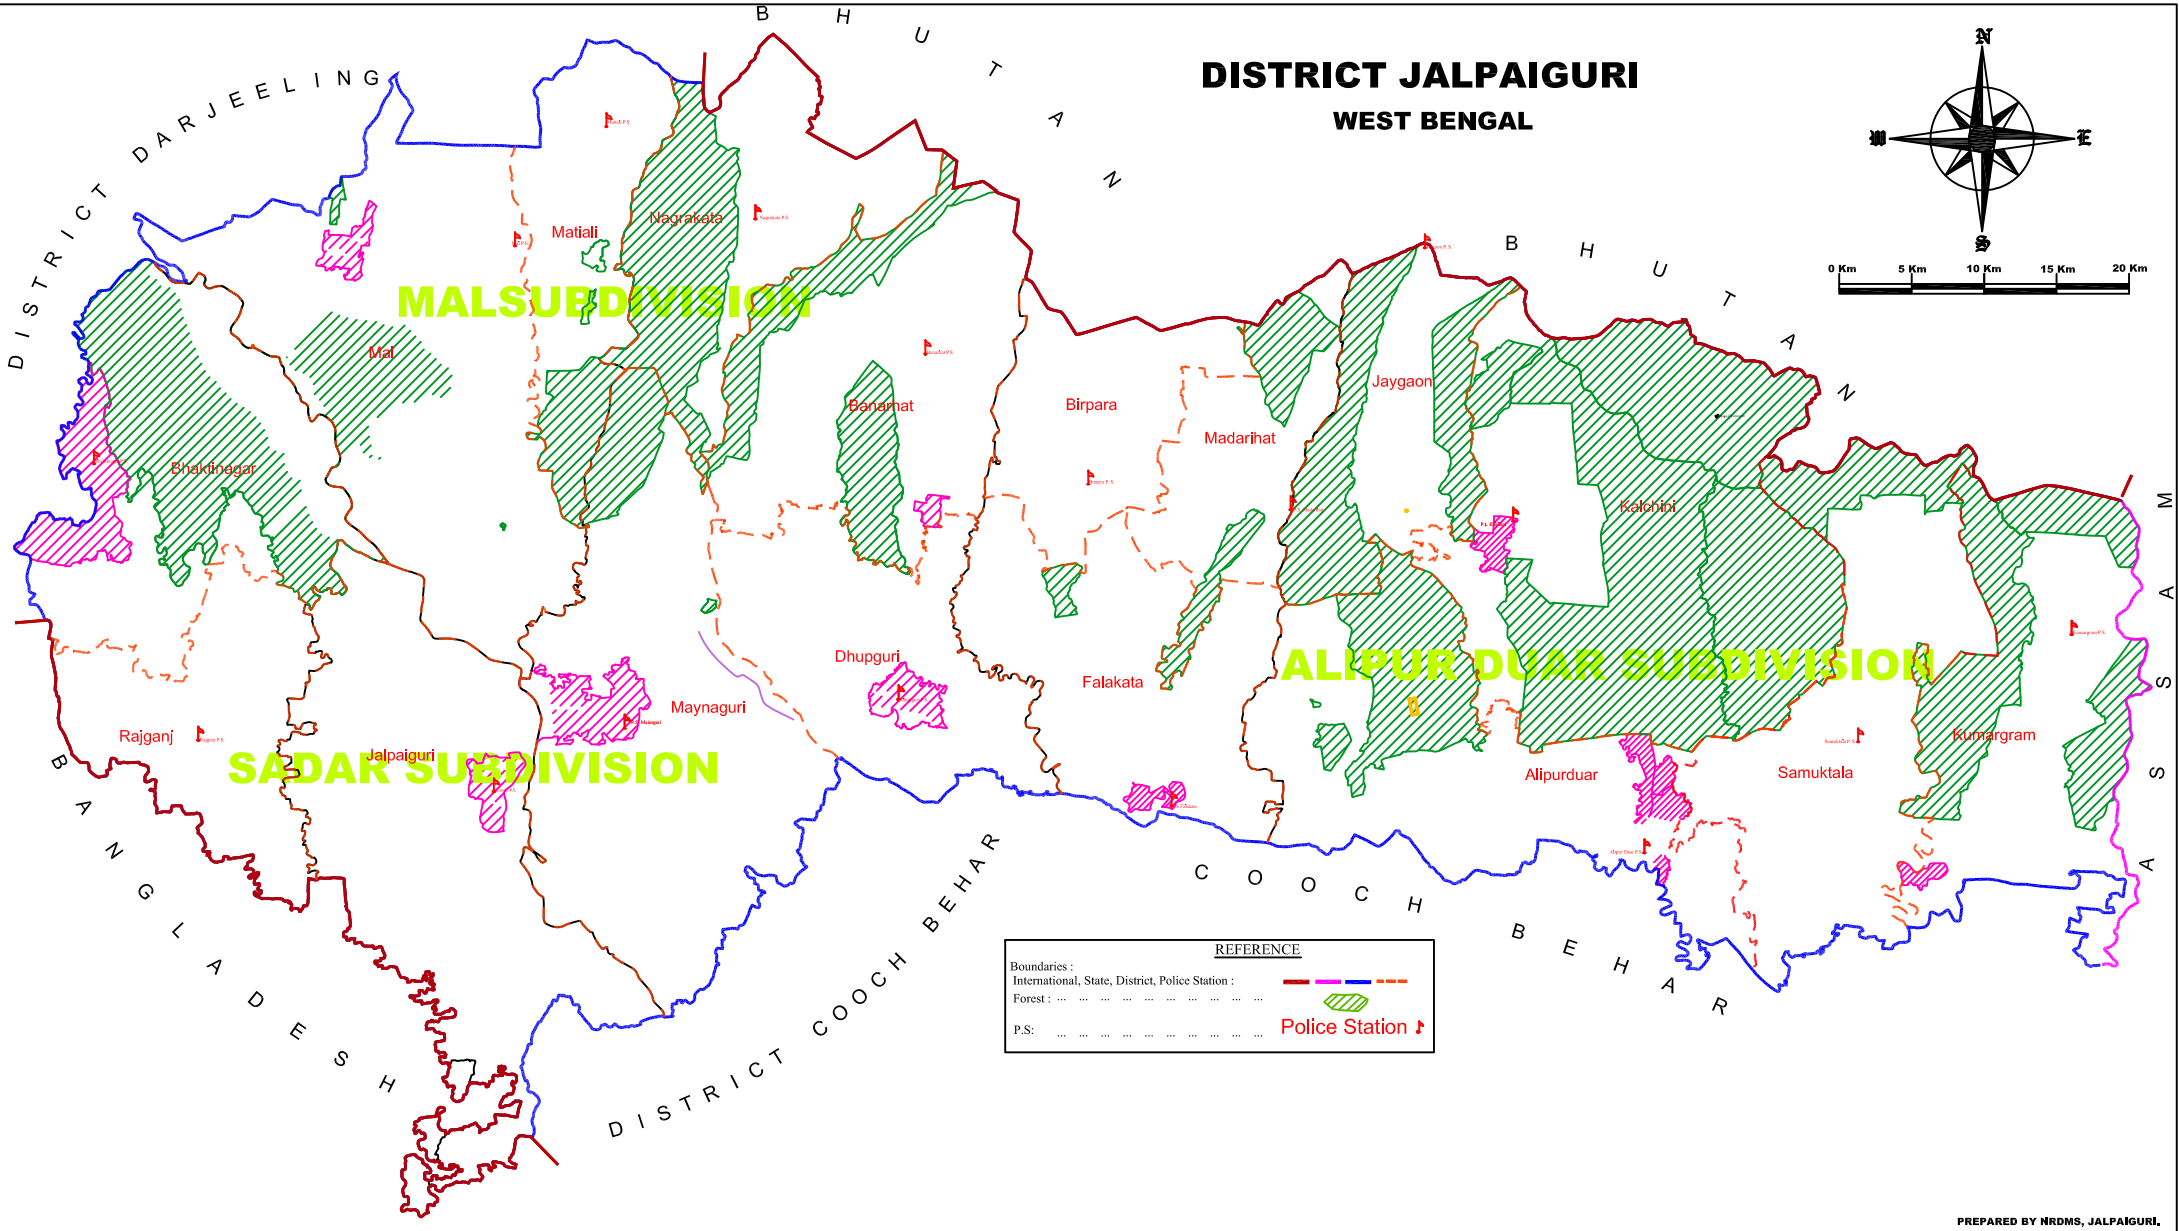

DISTRICT JALPAIGURI WEST BENGAL

MALSUBDIVISION

SADAR SUBDIVISION

ALIPURDUAR SUBDIVISION

REFERENCE	
Boundaries :	
International, State, District, Police Station :	— — — — —
Forest :	
P.S. :	Police Station